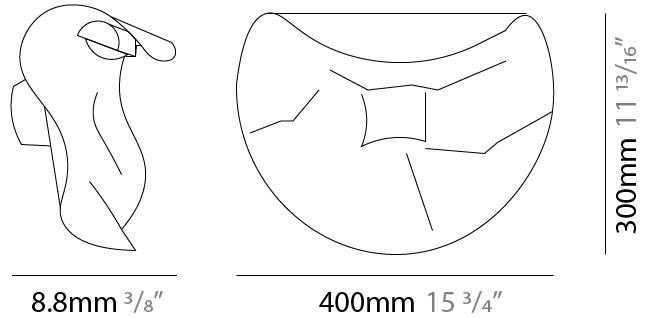

NON SO! SURFACE

D132134- _____
base number

1. To build a product code in our configurator select the specify button on the base model # product page
2. To build a manual product code on this datasheet choose from the options listed below in blue font and add the suffix to the base model #

GENERAL

Series: Non So!
Brand: Knikerboker
Division: Design
Mounting Type: Surface
Mounting Location: Wall
Subcategory: Ambient

PHYSICAL

Shape: Abstract
Length (mm): 400
Length (in): 15 ³/₄
Height (mm): 300
Height (in): 11 ¹³/₁₆
Extension (mm): 180
Extension (in): 7 ¹/₁₆
Light Distribution: Indirect
Fixture Finish: EWH / EBK / MAN / COF / PRD / SLF / GLF / CLF / BRL / EWS / EWG / EWC / EWR / EBS / EBG / EBC / EBC / EBB / MAS / MAD / MAC / MAB / COS / CGO / CCL / CBL / PRS / PRG / PRC / PRB
Fixture Material: Metal

ELECTRICAL

Lamp Type: LED
Input Wattage (W): 10.5
Total Output Wattage (W): 10
Dimming: Tri-Mode (Non-Dimming and Phase Dimming (120Vac only) and 0-10V Dimming)
Driver Included: Yes
Driver Location: Integrated
Driver Type: Constant Current - Universal
Driver Class: Class 2
Input Voltage (V): 120 - 277
Constant Current (MA): 250

LED

Number of LEDs: 1
Color Temperature (°K): 3000
Max. Delivered Lumen (lm): 1100
CRI: >85 CRI
Lamp Life (hrs): 50000

OPTICAL

RATINGS AND CERTIFICATIONS

Certified By: Certified for North American Standards
IP rating: IP20

PROJECT
TYPE
SPECIFIER
QUANTITY
DATE