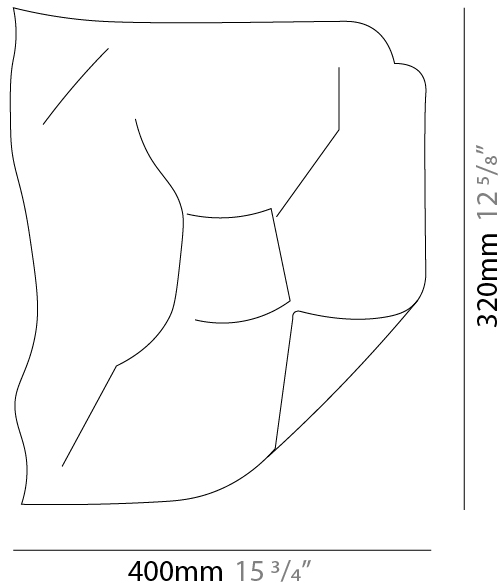

D132143- _____
base number

PROJECT
TYPE
SPECIFIER
QUANTITY
DATE

1. To build a product code in our configurator select the specify button on the base model # product page
2. To build a manual product code on this datasheet choose from the options listed below in blue font and add the suffix to the base model #

GENERAL

Series: Non So!
Brand: Knikerboker
Division: Design
Mounting Type: Surface
Mounting Location: Ceiling
Subcategory: Ambient

PHYSICAL

Shape: Square
Length (mm): 320
Length (in): 12 ⁵/₈
Height (mm): 400
Height (in): 15 ³/₄
Extension (mm): 160
Extension (in): 6 ⁵/₁₆
Light Distribution: Indirect
Fixture Finish: EWH / EBK / MAN / COF / PRD / SLF / GLF / CLF / BRL / EWS / EWG / EWC / EWR / EBS / EBG / EBC / EBC / EBB / MAS / MAD / MAC / MAB / COS / CGO / CCL / CBL / PRS / PRG / PRC / PRB
Fixture Material: Metal

ELECTRICAL

Lamp Type: LED
Input Wattage (W): 10.5
Total Output Wattage (W): 10
Dimming: Tri-Mode (Non-Dimming and Phase Dimming (120Vac only) and 0-10V Dimming)
Driver Included: Yes
Driver Location: Integrated
Driver Type: Constant Current - Universal
Driver Class: Class 2
Input Voltage (V): 120 - 277
Constant Current (MA): 250
Upon Request: 0-10Vdc dimming / Phase dimming @120Vac / Non-dimming 120/277Vac

LED

Number of LEDs: 1
Color Temperature (°K): 3000
Max. Delivered Lumen (lm): 1100
CRI: >85 CRI
Lamp Life (hrs): 50000

OPTICAL

RATINGS AND CERTIFICATIONS

Certified By: Certified for North American Standards
IP rating: IP20